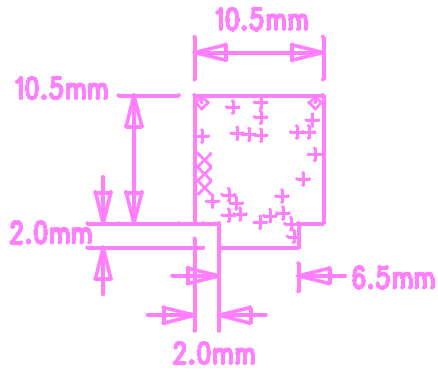

...\servo2.4.gwk

SIZE	QTY	SYM	PLATED	TOL
0.381	23	+	YES	+/-0.0
0.508	3	⊕	YES	+/-0.0
0.6096	2	⊠	YES	+/-0.0

...\servo2.4.gwk

...\servo2.4.gwk

...\servo2.4.gwk

...\servo2.4.gwk