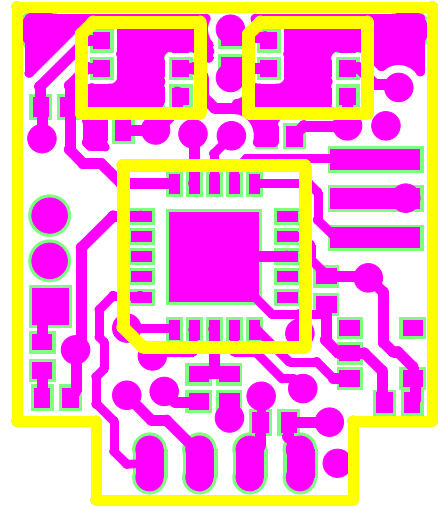

...\servo2.4.gwk

SIZE	QTY	SYM	PLATED	TOL
0.381	23	+	YES	+/-0.0
0.508	3	⊕	YES	+/-0.0
0.6096	2	⊠	YES	+/-0.0

...\servo2.4.gwk

...\servo2.4.gwk

...\servo2.4.gwk

...\servo2.4.gwk